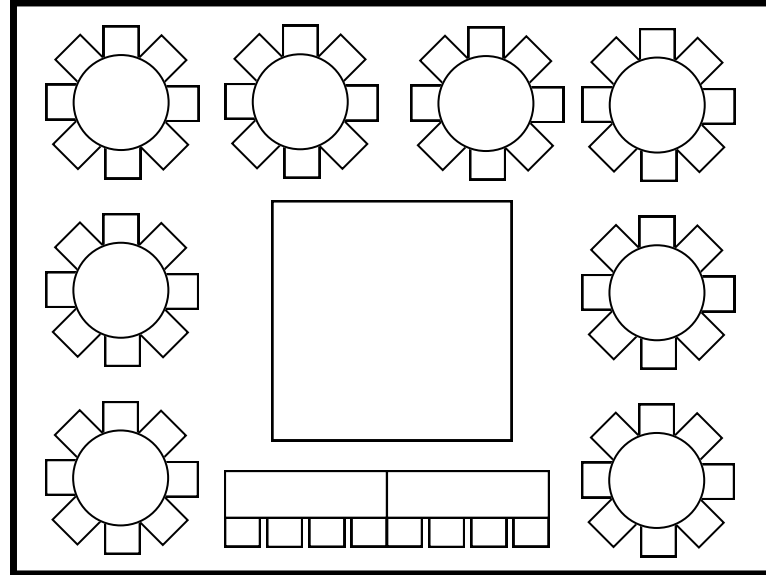

40 x 100 Tent

Seats 320 People as Shown

40 x 100 Tent with 16 x 16 Dance Floor

Seats 288 People as Shown

40 x 60 Tent

Seats 192 People as Shown

40 x 60 Tent with 16 x 16 Dance Floor

Seats 160 People as Shown

30 x 60 Tent

Seats 144 People as Shown

30 x 60 Tent with 16 x 16 Dance Floor

Seats 112 People as Shown

30 x 40 Tent

Seats 96 People as Shown

# 30 x 40 Tent with 12 x 12 Dance Floor & Head Table

Seats 72 People as Shown