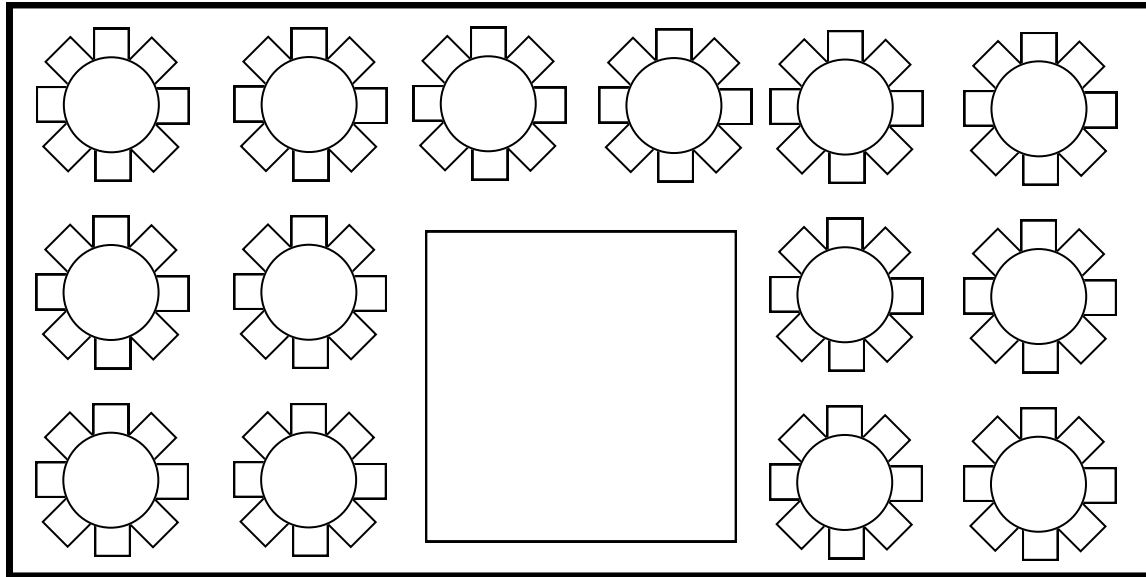

40 x 100 Tent

Seats 320 People as Shown

40 x 100 Tent with 16 x 16 Dance Floor

Seats 288 People as Shown

40 x 60 Tent

Seats 192 People as Shown

40 x 60 Tent with 16 x 16 Dance Floor

Seats 160 People as Shown

30 x 60 Tent

Seats 144 People as Shown

30 x 60 Tent with 16 x 16 Dance Floor

Seats 112 People as Shown

30 x 40 Tent

Seats 96 People as Shown

# 30 x 40 Tent with 12 x 12 Dance Floor & Head Table

Seats 72 People as Shown